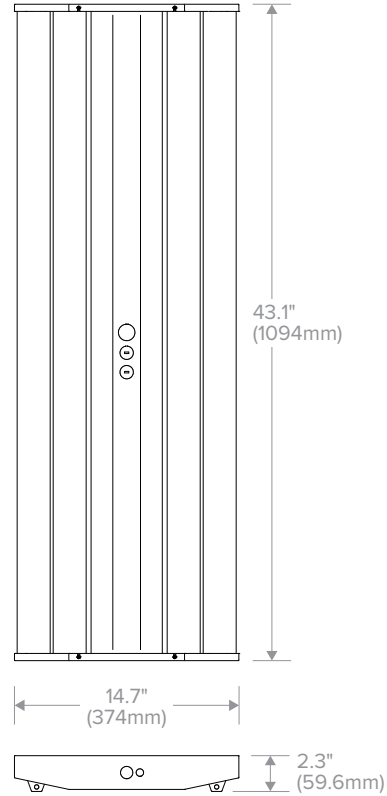

**DELIVERED LUMENS**

Catalog Number	Nominal Lumens	Color	Delivered Lumens	Wattage	LPW
CLB2-40LX-W-EDU	2' LX (10,000)	4000K	10,527	75.9	139
CLB2-50LX-W-EDU	2' LX (10,000)	5000K	10,477	73.7	142
CLB2-40MM-W-EDU	2' MM (14,000)	4000K	15,091	100.2	151
CLB2-50MM-W-EDU	2' MM (14,000)	5000K	13,717	98.9	139
CLB2-40MH-W-EDU	2' MH (24,000)	4000K	20,831	153.9	135
CLB2-40MV-W-EDU	2' MV (30,000)	4000K	26,364	191.2	138
CLB2-50MV-W-EDU	2' MV (30,000)	5000K	29,674	201.0	148
CLB4-40MX-W-EDU	4' MX (36,000)	4000K	35,051	240.9	145
CLB4-50MX-W-EDU	4' MX (36,000)	5000K	37,145	242.0	154
CLB4-40HM-W-EDU	4' HM (42,000)	4000K	42,810	299.0	143
CLB4-50HM-W-EDU	4' HM (42,000)	5000K	44,006	301.6	146
CLB4-50HH-W-EDU	4' HH (57,000)	5000K	55,637	393.7	141

**DIMENSIONS**

**MX & HM MODELS**

**HH MODEL**

**LX, MM & MH MODELS**

**MV MODEL**

**ADDITIONAL INFORMATION**

**MOUNTING OPTIONS**

**PHOTOMETRY**