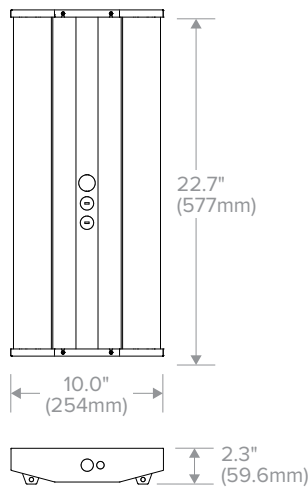

**DIMENSIONS**

**MX & HM MODELS**

**HH MODEL**

**LX, MM & MH MODELS**

**MV MODEL**

**ADDITIONAL INFORMATION**

**MOUNTING OPTIONS**

**PHOTOMETRY**

**CLB2-40MH-W-EDU**

**LUMINAIRE DATA**

Test No.	CLB2-40MH-W-EDU
Description	Columbia Linear Highbay
Delivered Lumens	20844
Watts	153.875
Efficacy	135
Spacing Criterion	0° = 1.23 90° = 1.29

**ZONAL LUMEN SUMMARY**