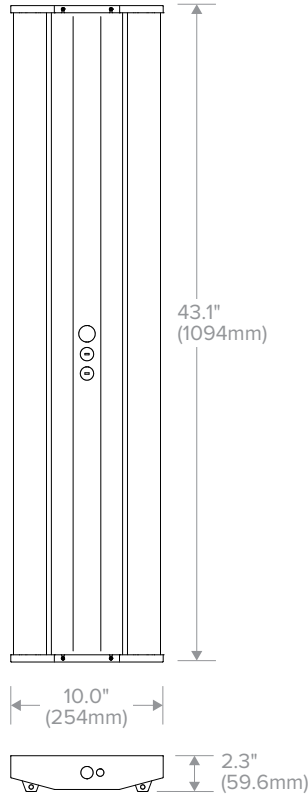

**STOCK GUIDE**

Catalog Number	Nominal Lumens	Color	Delivered Lumens	Wattage	LPW	Pallet QTY
CLB2-40LX-W-EDU	2' LX (10,000)	4000K	10,527	75.9	139	78
CLB2-50LX-W-EDU		5000K	10,477	73.7	142	78
CLB2-40MM-W-EDU	2' MM (14,000)	4000K	15,091	100.2	151	78
CLB2-50MM-W-EDU		5000K	13,717	98.9	139	78
CLB2-40MH-W-EDU	2' MH (24,000)	4000K	20,831	153.9	135	78
CLB2-50MH-W-EDU		5000K	22,297	148.7	150	78
CLB2-40MV-W-EDU	2' MV (30,000)	4000K	26,364	191.2	138	52
CLB2-50MV-W-EDU		5000K	29,674	201.0	148	52
CLB4-40MX-W-EDU	4' MX (36,000)	4000K	35,051	240.9	145	39
CLB4-50MX-W-EDU		5000K	37,145	242.0	154	39
CLB4-40HM-W-EDU	4' HM (42,000)	4000K	42,810	299.0	143	39
CLB4-50HM-W-EDU		5000K	44,006	301.6	146	39
CLB4-40HH-W-EDU	4' HH (57,000)	4000K	57,047	388.2	147	52
CLB4-50HH-W-EDU		5000K	55,637	393.7	141	52

**DELIVERED LUMENS**

Catalog Number	Nominal Lumens	Color	Delivered Lumens	Wattage	LPW
CLB2-40LX-W-EDU	2' LX (10,000)	4000K	10,527	75.9	139
CLB2-50LX-W-EDU	2' LX (10,000)	5000K	10,477	73.7	142
CLB2-40MM-W-EDU	2' MM (14,000)	4000K	15,091	100.2	151
CLB2-50MM-W-EDU	2' MM (14,000)	5000K	13,717	98.9	139
CLB2-40MH-W-EDU	2' MH (24,000)	4000K	20,831	153.9	135
CLB2-40MV-W-EDU	2' MV (30,000)	4000K	26,364	191.2	138
CLB2-50MV-W-EDU	2' MV (30,000)	5000K	29,674	201.0	148
CLB4-40MX-W-EDU	4' MX (36,000)	4000K	35,051	240.9	145
CLB4-50MX-W-EDU	4' MX (36,000)	5000K	37,145	242.0	154
CLB4-40HM-W-EDU	4' HM (42,000)	4000K	42,810	299.0	143
CLB4-50HM-W-EDU	4' HM (42,000)	5000K	44,006	301.6	146
CLB4-50HH-W-EDU	4' HH (57,000)	5000K	55,637	393.7	141

**DIMENSIONS**

**MX & HM MODELS**

**HH MODEL**

**LX, MM & MH MODELS**

**MV MODEL**

**ADDITIONAL INFORMATION**

**MOUNTING OPTIONS**

**PHOTOMETRY**