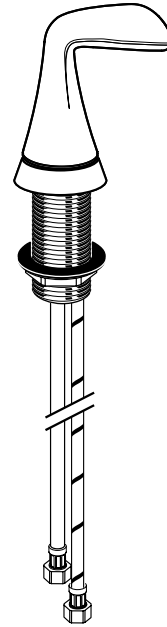

## FLUENT™ Wide Spread Lavatory Faucet with Speed Connect® Drain

MODEL NUMBER

**7186.801**  
**7186.811**

**M964919-YYY0A**  
LEVER HANDLE (LEFT)  
**M964920-YYY0A**  
LEVER HANDLE (RIGHT)

**M964923-YYY0A**  
LIFT ROD AND KNOB

**M922909-0070A**  
AERATOR

**M904924-0070A**  
CARTRIDGE NUT

**M964005-0070A**  
CARTRIDGE

**M964922-YYY0A**  
HANDLE BASE

**M961634-0070A**  
VALVE  
MOUNTING KIT

**A911757-0070A**  
SEAL

**M904521-0070A**  
T-CONNECTOR

**M952425-YYY0A**  
DRAIN ASSEMBLY

Replace the "YYY" with  
appropriate finish code

CHROME	002
SATIN NICKEL	295
OIL RUBBED BRONZE	224

**M962544-YYY0A**  
STOPPER  
ASSEMBLY

**M952430-0070A**  
CABLE ASSEMBLY

**M962457-YYY0A**  
FLANGE  
ASSEMBLY

**M922872-0070A**  
CAM SEAT INSERT

**M962552-0070A**  
CAM ASSEMBLY

**M913207-0070A**  
TAILPIECE INSERT

**A919661-0020A**  
TAILPIECE

**M962458-0070A**  
DRAIN MOUNTING KIT