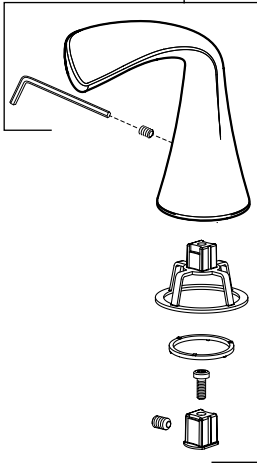

## FLUENT™ Wide Spread Lavatory Faucet with Speed Connect® Drain

MODEL NUMBER

**7186.801**  
**7186.811**

**M964919-YYY0A**  
LEVER HANDLE (LEFT)  
**M964920-YYY0A**  
LEVER HANDLE (RIGHT)

**M964923-YYY0A**  
LIFT ROD AND KNOB

**M922909-0070A**  
AERATOR

**M904924-0070A**  
CARTRIDGE NUT

**M964005-0070A**  
CARTRIDGE

**M964922-YYY0A**  
HANDLE BASE

**M961634-0070A**  
VALVE  
MOUNTING KIT

**A911757-0070A**  
SEAL

**M904521-0070A**  
T-CONNECTOR