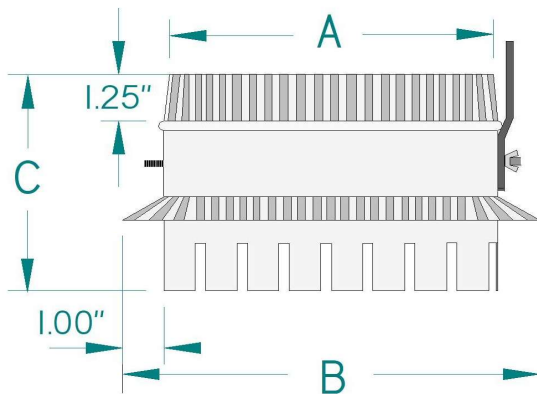

Joval
MFG. CO., INC.
 Ph. 504-835-7247
 Fax 504-835-6586
 www.joval.com

DUCT BOARD COLLAR W/ DAMPER

D3600 SERIES

PART #	DIA.	GA.	A	B	C
D3604	4"	30	3.75"	6"	6"
D3605	5"	30	4.75"	7"	6"
D3606	6"	30	5.75"	8"	6"
D3607	7"	30	6.75"	9"	6"
D3608	8"	30	7.75"	10"	6"
D3609	9"	30	8.75"	11"	6"
D3610	10"	30	9.75"	12"	6"
D3612	12"	30	11.75"	14"	6"
D3614	14"	30	13.75"	16"	6"
D3616	16"	30	15.75"	18"	6"
D3618	18"	30	17.75"	20"	6"
D3620	20"	30	19.75"	22"	6"

NOTES:

R6 Insulation

SIDE VIEW

TOP VIEW
CLOSED