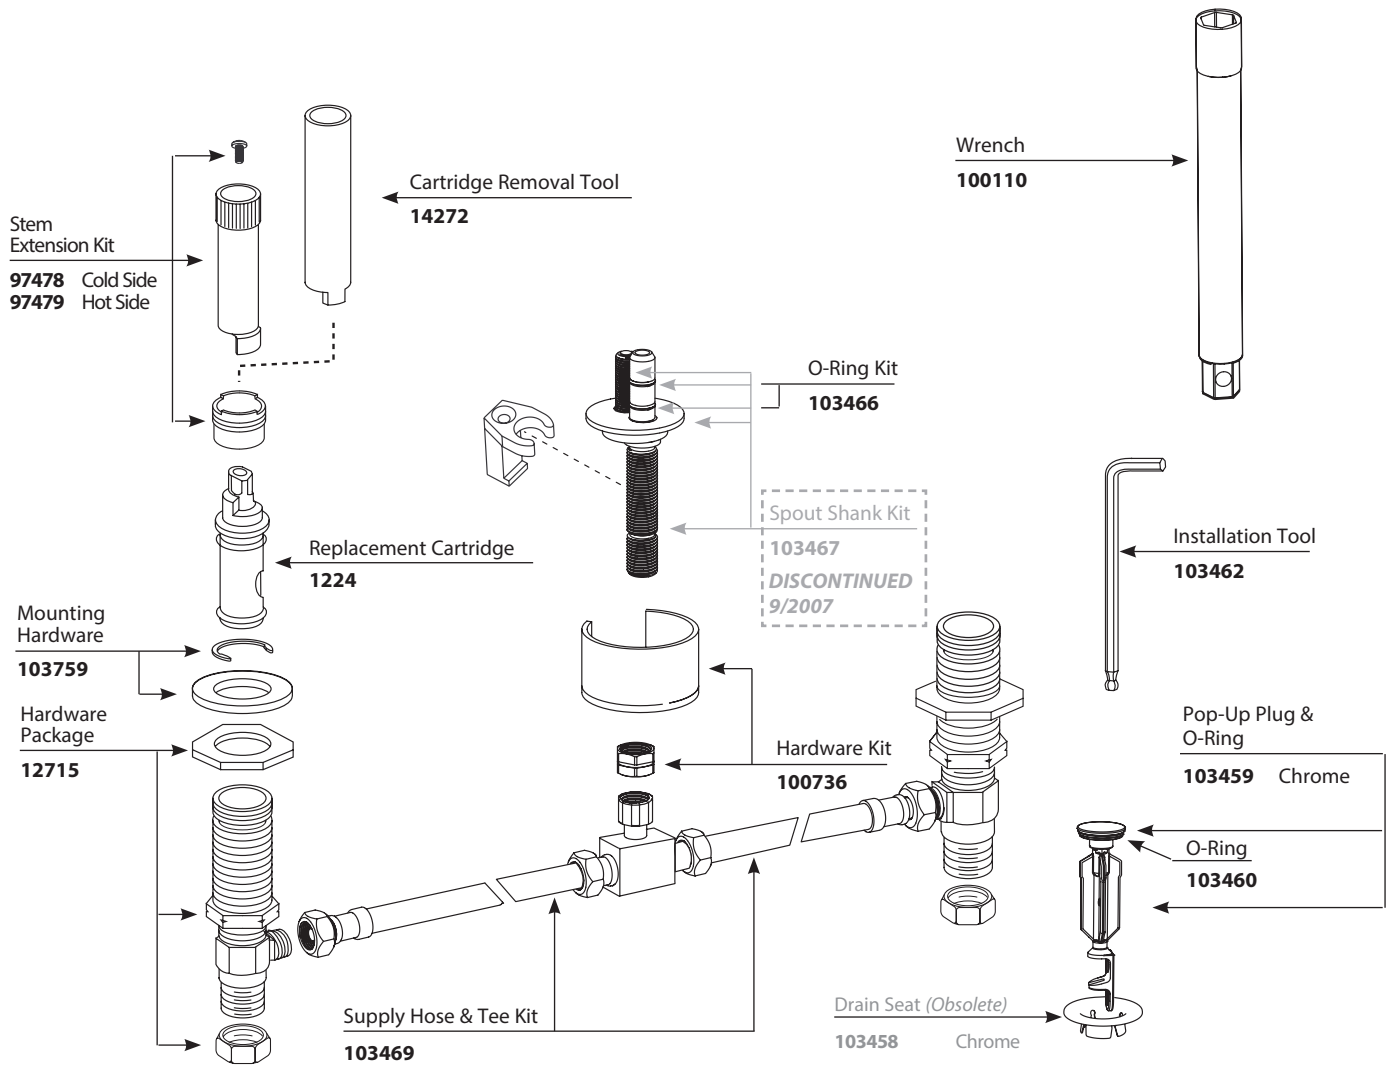

TO ORDER PARTS CALL: 1-800-BUY-MOEN
www.moen.com

Buy it for looks. Buy it for life.®

■ Order by Part Number

Illustrated Parts

M•PACT VALVE	
Widespread Lavatory Rough-in Valve	
MODEL	PACK TYPE
9000	Single
69000	Bulk (6 per carton)

Buy it for looks. Buy it for life.®

■ Order by Part Number

Illustrated Parts

M-PACT VALVE	
Widespread Lavatory Rough-in Valve	
<u>MODEL</u>	<u>PACK TYPE</u>
9000	Single
69000	Bulk (6 per carton)

Buy it for looks. Buy it for life.®

■ Order by Part Number

Illustrated Parts

VALVE	
Widespread Lavatory Rough-in Valve	
<u>MODEL</u>	<u>PACK TYPE</u>
9000	Single
69000	Bulk (6 per carton)

MOEN, EXPLORE, SMOOTHING
BRAND