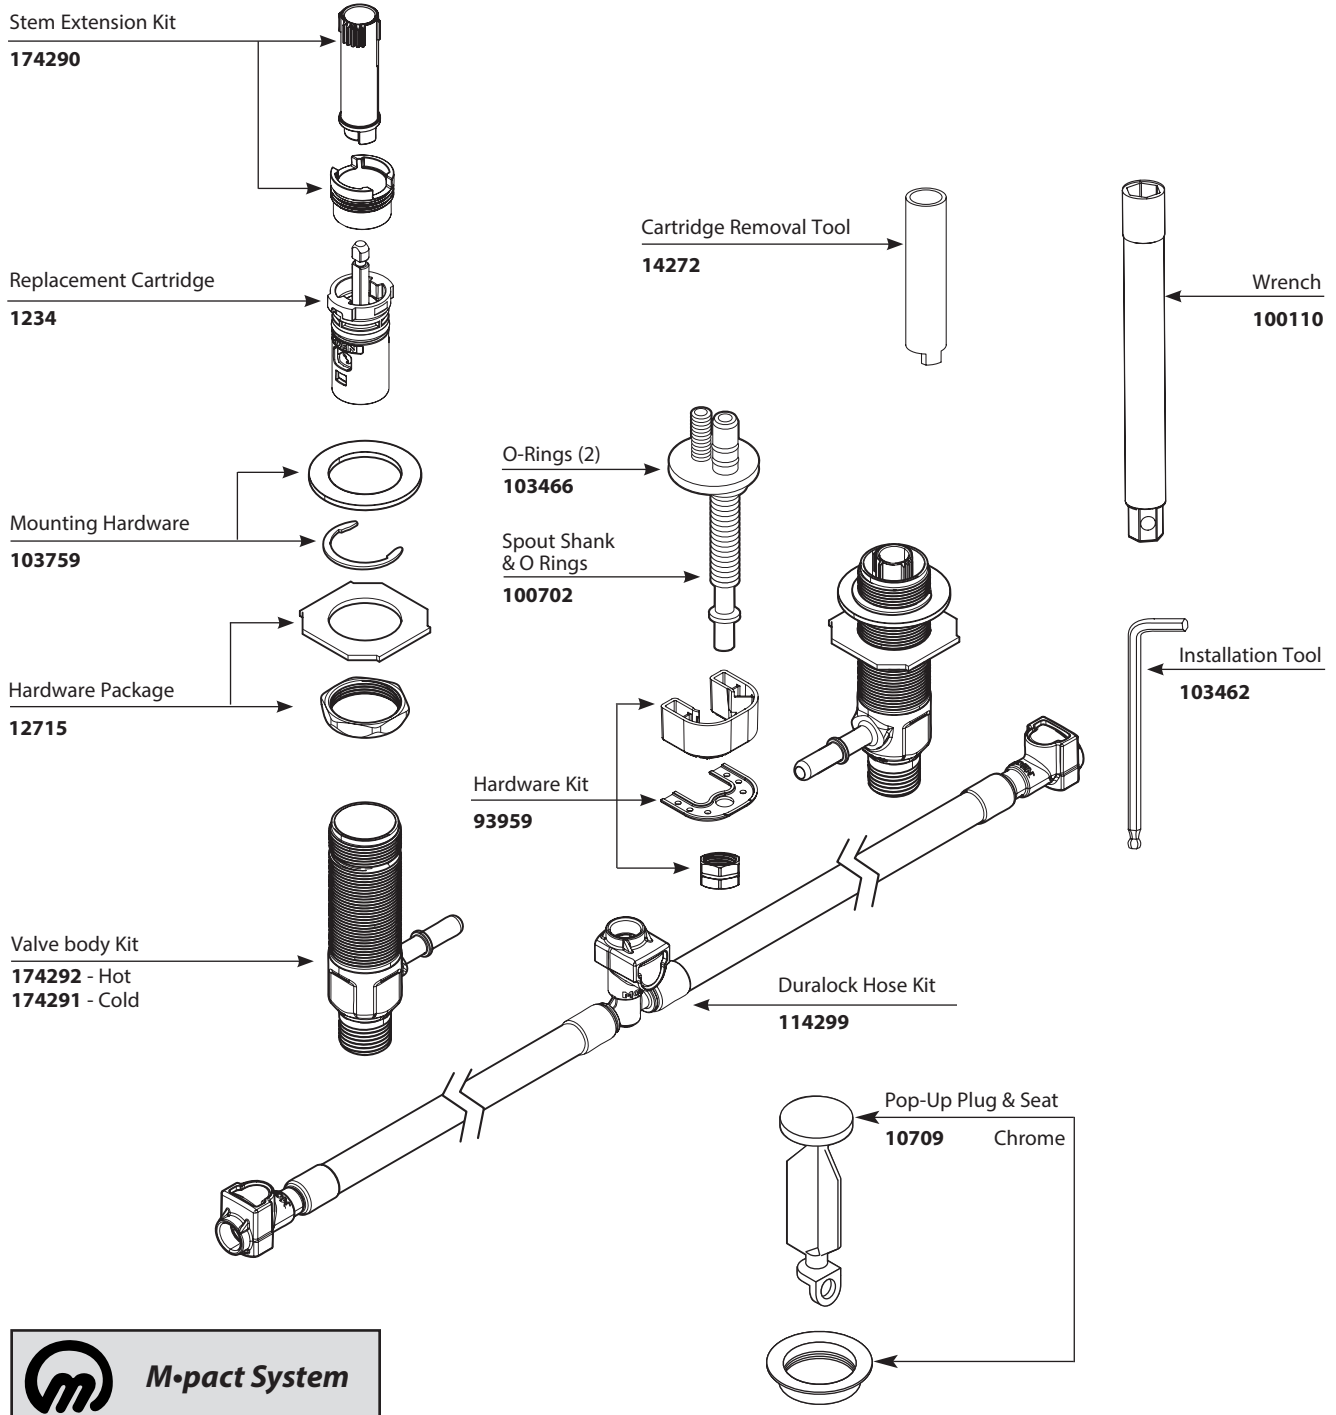

Buy it for looks. Buy it for life.®

*There is more than 1 version of this model.
Page down to identify the version you have.*

■ **Order by Part Number**

Illustrated Parts

M-PACT VALVE	
Widespread Lavatory Rough-in Valve	
<u>MODEL</u>	<u>PACK TYPE</u>
9000	Single
69000	Bulk (6 per carton)

TO ORDER PARTS CALL: 1-800-BUY-MOEN
www.moen.com

Buy it for looks. Buy it for life.®

■ Order by Part Number

Illustrated Parts

M•PACT VALVE	
Widespread Lavatory Rough-in Valve	
MODEL	PACK TYPE
9000	Single
69000	Bulk (6 per carton)

Buy it for looks. Buy it for life.®

■ Order by Part Number

Illustrated Parts

M-PACT VALVE	
Widespread Lavatory Rough-in Valve	
<u>MODEL</u>	<u>PACK TYPE</u>
9000	Single
69000	Bulk (6 per carton)

Buy it for looks. Buy it for life.®

■ Order by Part Number

Illustrated Parts

VALVE	
Widespread Lavatory Rough-in Valve	
<u>MODEL</u>	<u>PACK TYPE</u>
9000	Single
69000	Bulk (6 per carton)

MOEN, EXPLORE, SMOOTHING
BRAND