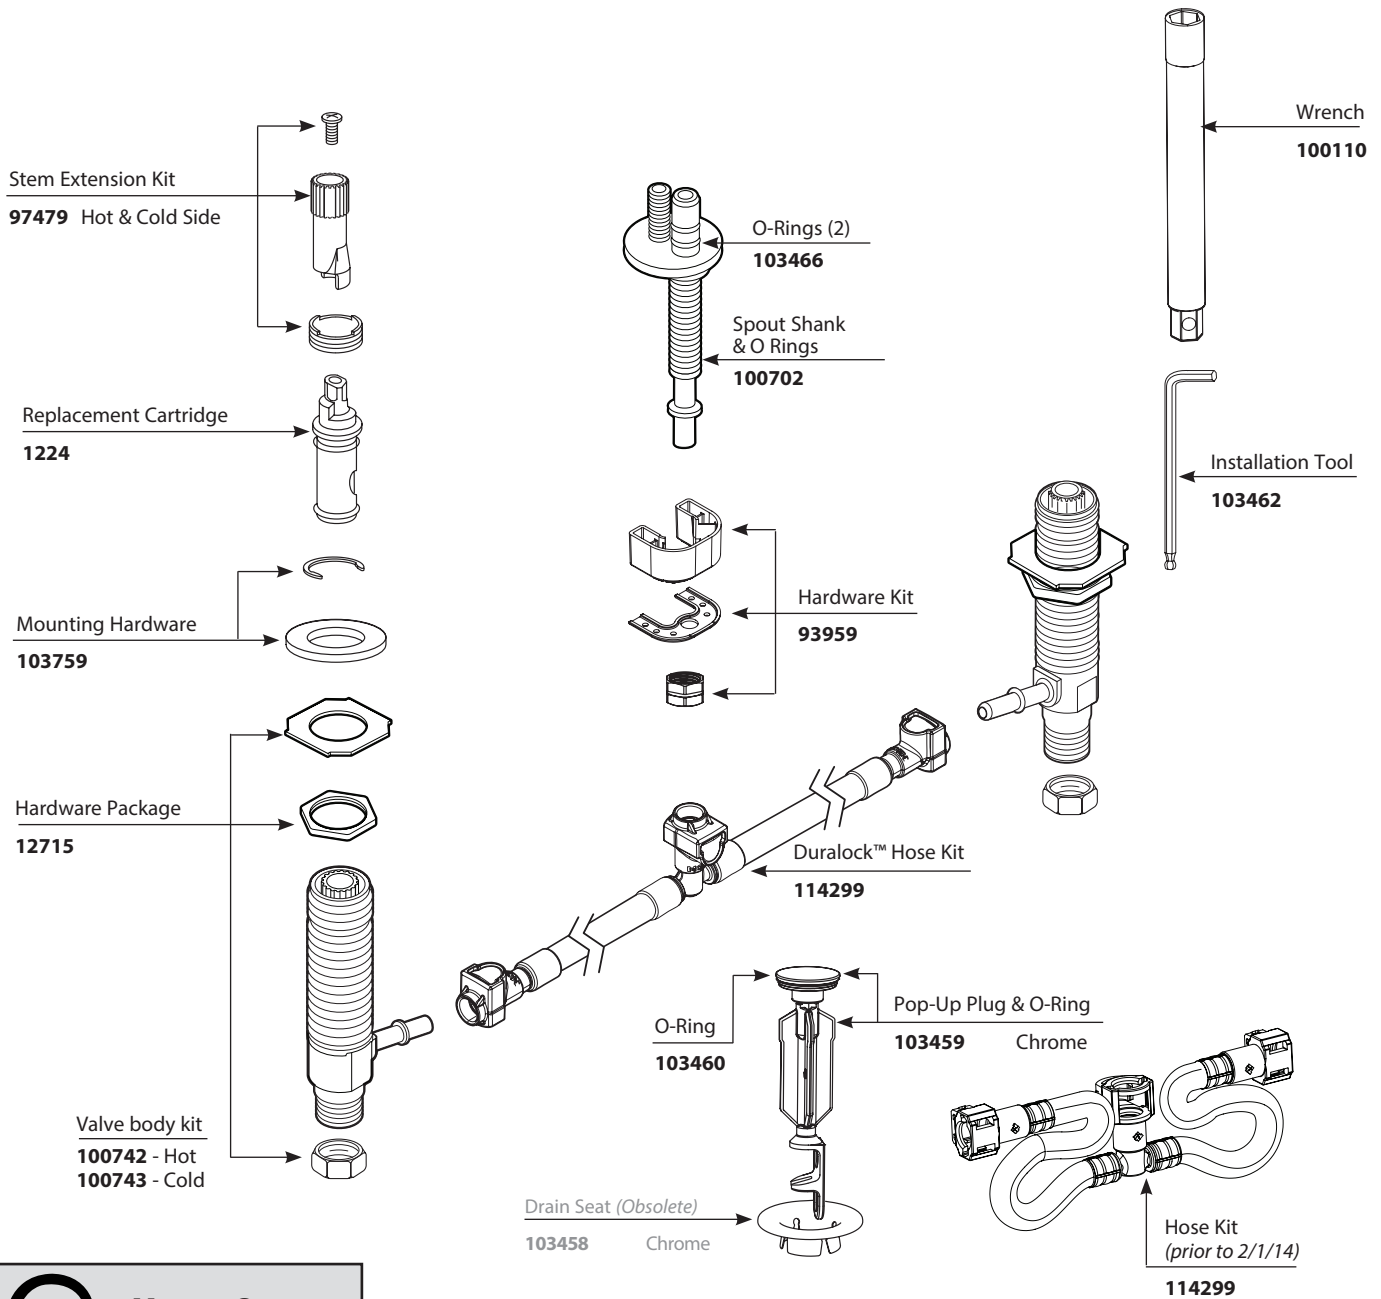

TO ORDER PARTS CALL: 1-800-BUY-MOEN
www.moen.com

Buy it for looks. Buy it for life.®

■ Order by Part Number

Illustrated Parts

M•PACT VALVE	
Widespread Lavatory Rough-in Valve	
MODEL	PACK TYPE
9000	Single
69000	Bulk (6 per carton)

Buy it for looks. Buy it for life.®

■ Order by Part Number

Illustrated Parts

M-PACT VALVE	
Widespread Lavatory Rough-in Valve	
<u>MODEL</u>	<u>PACK TYPE</u>
9000	Single
69000	Bulk (6 per carton)

Buy it for looks. Buy it for life.®

■ Order by Part Number

Illustrated Parts

VALVE	
Widespread Lavatory Rough-in Valve	
<u>MODEL</u>	<u>PACK TYPE</u>
9000	Single
69000	Bulk (6 per carton)

MOEN, EXPLORE, SMOOTHING
BRAND