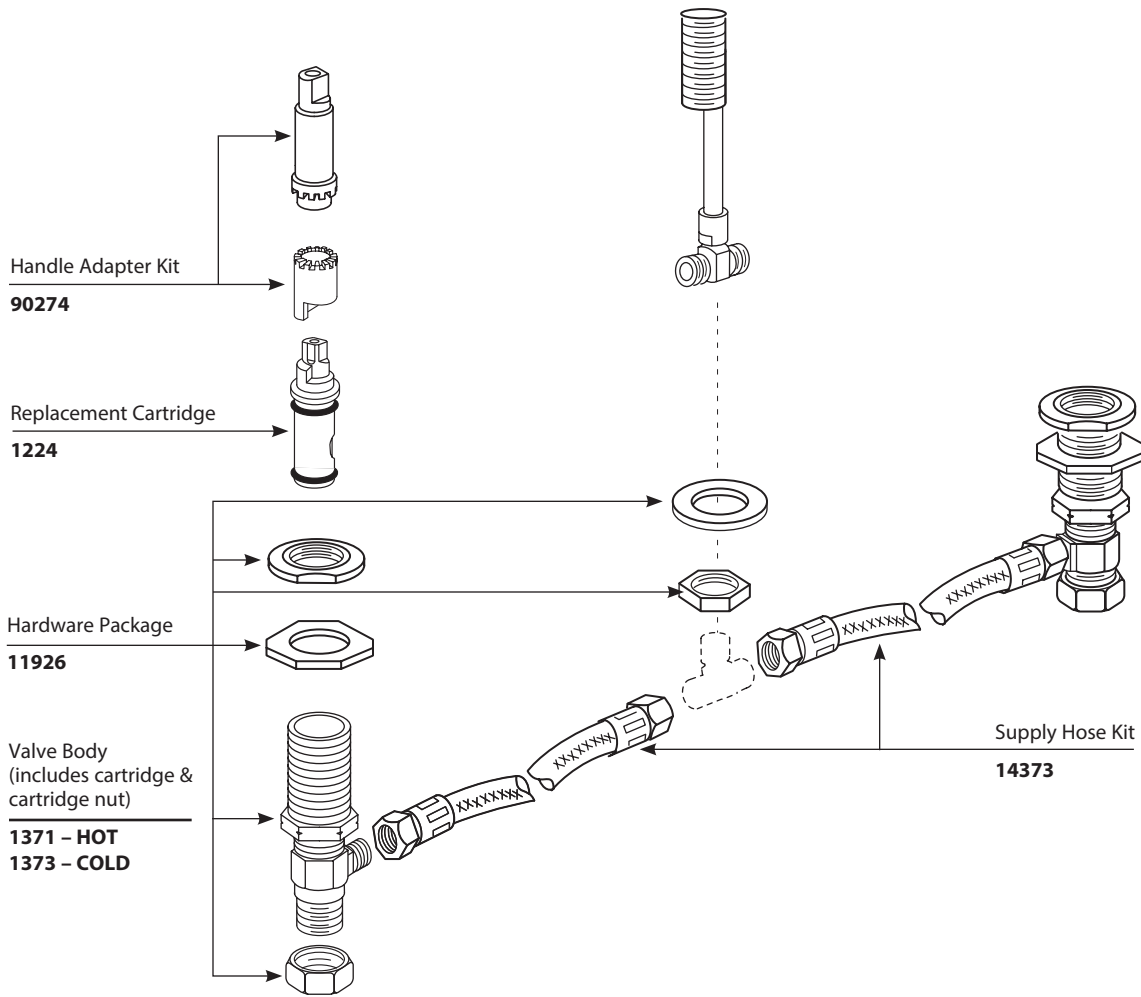

Buy it for looks. Buy it for life.®

■ Order by Part Number

Illustrated Parts

M-PACT VALVE	
Widespread Lavatory Rough-in Valve	
<u>MODEL</u>	<u>PACK TYPE</u>
9000	Single
69000	Bulk (6 per carton)

Buy it for looks. Buy it for life.®

■ Order by Part Number

Illustrated Parts

VALVE	
Widespread Lavatory Rough-in Valve	
<u>MODEL</u>	<u>PACK TYPE</u>
9000	Single
69000	Bulk (6 per carton)

MOEN, EXPLORE, SMOOTHING
BRAND