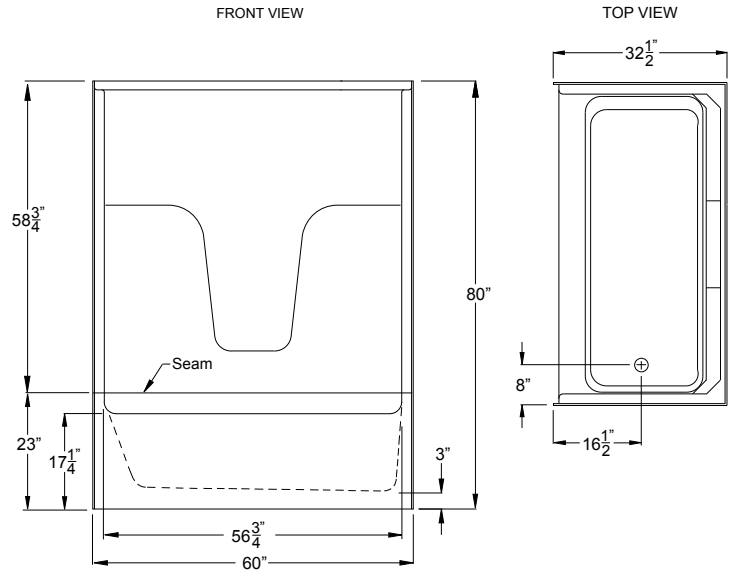

G 6017 TS 2P

60" x 32.5" x 80"

Enclosure: up to 56.75" x 61.5"

FEATURES

FINISH	PRODUCT	PIECES	WALL
AcryIX™ Applied Acrylic	Tub Shower	Three	Smooth

Due to the nature of the materials, dimensions may vary +/- 0.5".

OPTIONS

WHIRLPOOL	AcryIX™ COLORS	SOLID SURFACE COLORS	ACCESSORIES
Yes	White, Bone, Biscuit	Solids or Naturals	Drain

TECHNICAL INFORMATION

WT	LOAD FACTOR	HANDED BY	CODES
145	1.13	Drain L R	ANSI 124.1, UPC