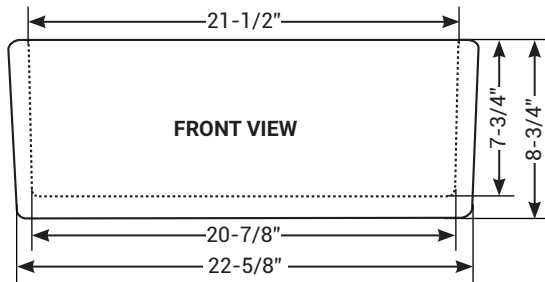

## FEATURES

<b>MODEL</b>	CAFC24SB
<b>SIZE</b>	Top: 18-3/4" L x 23-3/8" W Base: 18" L x 22-5/8" W
<b>BOWL(S)</b>	Top: 16-1/8" L x 21-1/2" W Base: 15-1/2" L x 20-7/8" W
<b>DEPTH</b>	7-3/4"
<b>WEIGHT</b>	75 lbs.
<b>MATERIAL</b>	Fireclay
<b>DRAIN</b>	Rear
<b>MOUNT</b>	Undermount