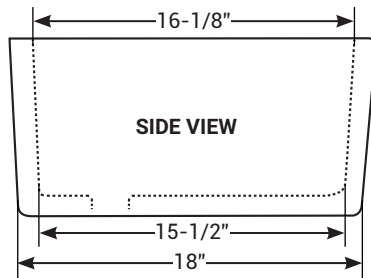

## FEATURES

<b>MODEL</b>	CAFC24SB
<b>SIZE</b>	Top: 18-3/4" L x 23-3/8" W Base: 18" L x 22-5/8" W
<b>BOWL(S)</b>	Top: 16-1/8" L x 21-1/2" W Base: 15-1/2" L x 20-7/8" W
<b>DEPTH</b>	7-3/4"
<b>WEIGHT</b>	75 lbs.
<b>MATERIAL</b>	Fireclay
<b>DRAIN</b>	Rear
<b>MOUNT</b>	Undermount