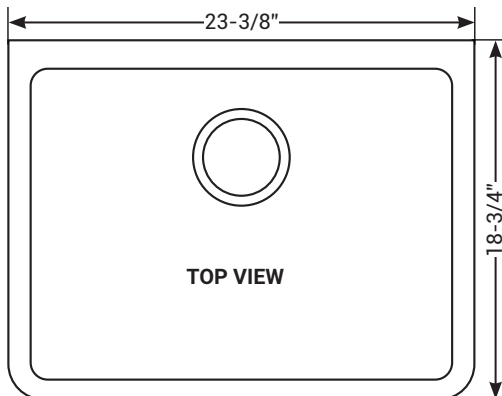

## FEATURES

<b>MODEL</b>	CAFC24SB
<b>SIZE</b>	Top: 18-3/4" L x 23-3/8" W Base: 18" L x 22-5/8" W
<b>BOWL(S)</b>	Top: 16-1/8" L x 21-1/2" W Base: 15-1/2" L x 20-7/8" W
<b>DEPTH</b>	7-3/4"
<b>WEIGHT</b>	75 lbs.
<b>MATERIAL</b>	Fireclay
<b>DRAIN</b>	Rear
<b>MOUNT</b>	Undermount