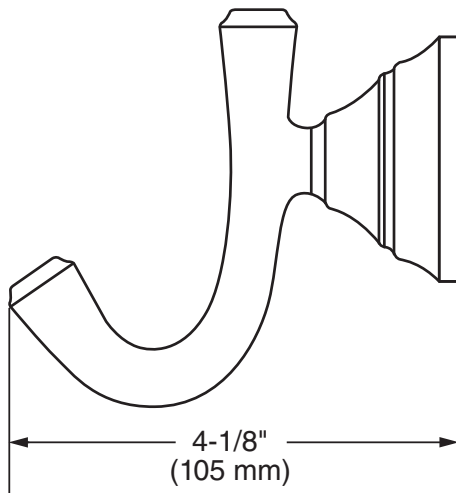

MODEL NUMBER:

□ 7455210 - Robe Hook

Available Finishes

002	Polished Chrome
295	Brushed Nickel
013	Polished Nickel
278	Legacy Bronze
GN0	Brushed Cool Sunrise
243	Matte Black

PRODUCT FEATURES:

Materials of Construction: Metal construction for durability & long life.

Concealed Mounting: No exposed set screws.

Easy to Install

SUGGESTED SPECIFICATION

Robe Hook shall feature metal construction. Shall feature concealed mounting with no exposed set screws. Robe Hook shall be American Standard Model # 7455210._____.