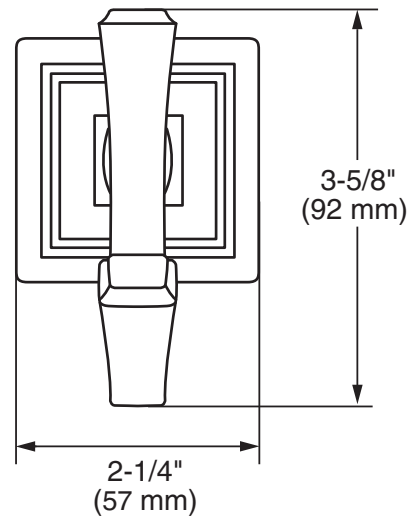

MODEL NUMBER:

□ 7455210 - Robe Hook

Available Finishes

002	Polished Chrome
295	Brushed Nickel
013	Polished Nickel
278	Legacy Bronze
GN0	Brushed Cool Sunrise
243	Matte Black

PRODUCT FEATURES:

Materials of Construction: Metal construction for durability & long life.

Concealed Mounting: No exposed set screws.

Easy to Install

SUGGESTED SPECIFICATION

Robe Hook shall feature metal construction. Shall feature concealed mounting with no exposed set screws. Robe Hook shall be American Standard Model # 7455210._____.