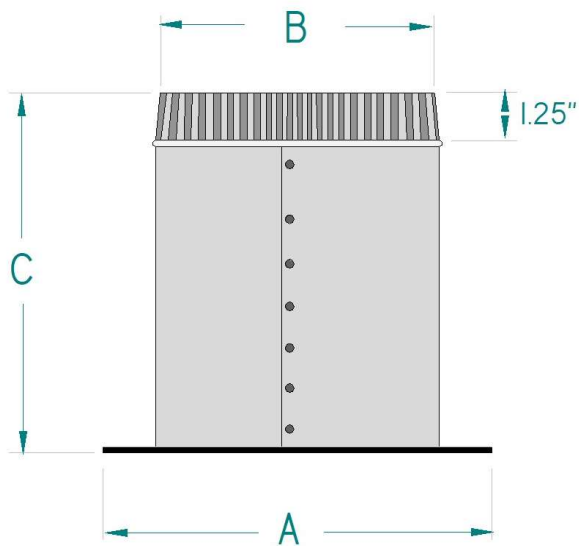

Joval
MFG. CO., INC.
 Ph. 504-835-7247
 Fax 504-835-6586
 www.joval.com

TITSEAL ADHESIVE COLLARS

A3200 SERIES

PART #	DIA.	GA.	A	B	C
A3204	4"	28	7"	4"	5.50"
A3205	5"	28	8"	5"	5.50"
A3206	6"	28	9"	6"	5.50"
A3207	7"	28	10"	7"	5.50"
A3208	8"	28	11"	8"	5.50"
A3209	9"	28	12"	9"	5.50"
A3210	10"	28	13"	10"	5.50"
A3212	12"	28	15"	12"	5.50"
A3214	14"	28	17"	14"	5.50"
A3216	16"	28	19"	16"	5.50"
A3218	18"	28	21"	18"	5.50"
A3220	20"	28	23"	20"	5.50"

NOTES:

All A3200 series are non-dampered and shipped with double sided adhesive Volara Foam gaskets already afixed to them, and pre-drilled screw holes in the metal ring.

SIDE VIEW

TOP VIEW