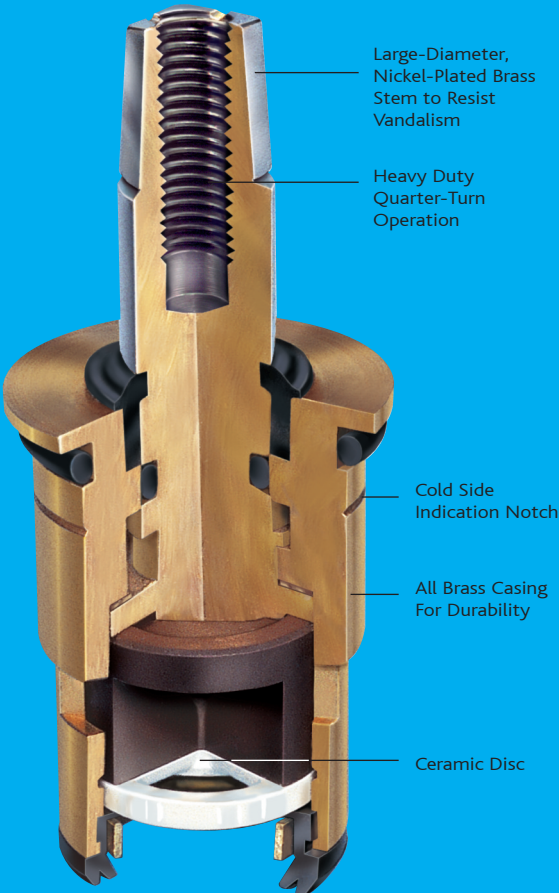

- One-piece Modular Cartridge
- Less than 0.25% Lead Content (Low Lead Compliant -XL)
- Heavy-Duty Design
- Low Noise Level
- Resistant to Water Hammer
- Limited Lifetime Warranty
- Handles Harsh Water Conditions
- Replaces Chicago Faucet Cartridge
- Zurn Short Cold Cartridge: 59517005 (replaces 1-100XKJKABNF)
- Zurn Short Hot Cartridge: 59517006 (replaces 1-099XKJKABNF)
- Zurn Long Cold Cartridge: 59517007 (replaces 377-XTRHJKABNF)
- Zurn Long Hot Cartridge: 59517008 (replaces 377-XTLHJKABNF)

AQUASPEC® QUARTER-TURN CARTRIDGES

AquaSpec heavy-duty, quarter-turn ceramic cartridges are available in a dual replacement pack with both a hot and cold cartridge. Zurn AquaSpec cartridges are interchangeable with Chicago® faucets.

AQUASPEC METERING POPPET

SERVICE SINK ADAPTERS

Service sink adapters are available to easily convert all major brands to Zurn heavy-duty, quarter-turn service sink faucets without the removal of the existing plumbing fixture.