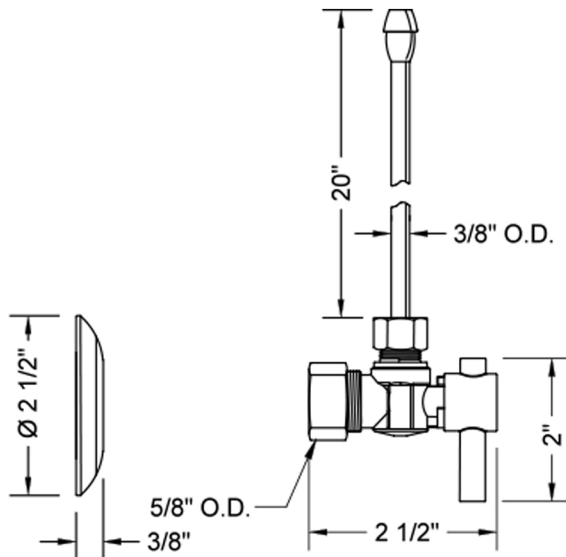

# Quarter Turn Angle Pattern 5/8" O.D. Compression (Fits 1/2" Copper) x 3/8" O.D. Faucet Supply Kit with Contempo Lever Handle, 20" Supply Tubes, Escutcheons

**Model #: 621-2-62-**

## FEATURES:

- Complete Faucet Supply Kit
- Kit contains:
  - (2) Quarter Turn Angle Pattern 5/8" O.D. Compression (Fits 1/2" Copper) x 3/8" O.D. Supply Valve with Contempo Lever Handle P/N 621-2
  - (2) 20" Copper Supply Tubes P/N 662
  - (2) Escutcheons P/N 7463 (ULB P/N 6015)

## SPECIFICATION DRAWING:

COMPONENTS	
DESCRIPTION	QTY:
ANGLE VALVE - CONTEMPO LEVER HANDLE	2
20" x 3/8" O.D. SUPPLY TUBE	2
ESCUTCHEON	2