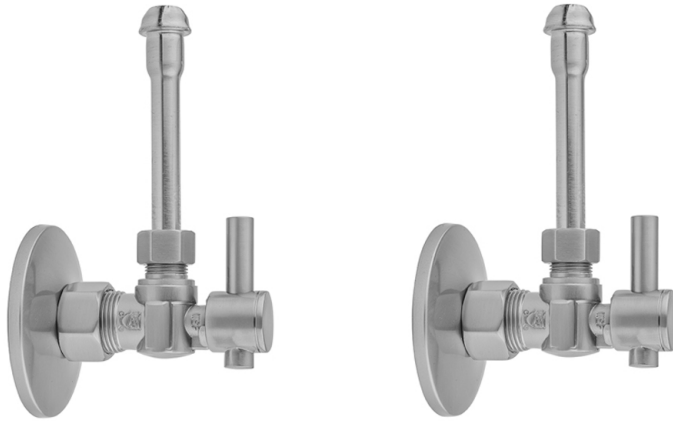

# Quarter Turn Angle Pattern 5/8" O.D. Compression (Fits 1/2" Copper) x 3/8" O.D. Faucet Supply Kit with Contempo Lever Handle, 20" Supply Tubes, Escutcheons

**Model #: 621-2-62-**

## FEATURES:

- Complete Faucet Supply Kit
- Kit contains:
  - (2) Quarter Turn Angle Pattern 5/8" O.D. Compression (Fits 1/2" Copper) x 3/8" O.D. Supply Valve with Contempo Lever Handle P/N 621-2
  - (2) 20" Copper Supply Tubes P/N 662
  - (2) Escutcheons P/N 7463 (ULB P/N 6015)

## SPECIFICATION DRAWING:

COMPONENTS	
DESCRIPTION	QTY:
ANGLE VALVE - CONTEMPO LEVER HANDLE	2
20" x 3/8" O.D. SUPPLY TUBE	2
ESCUTCHEON	2