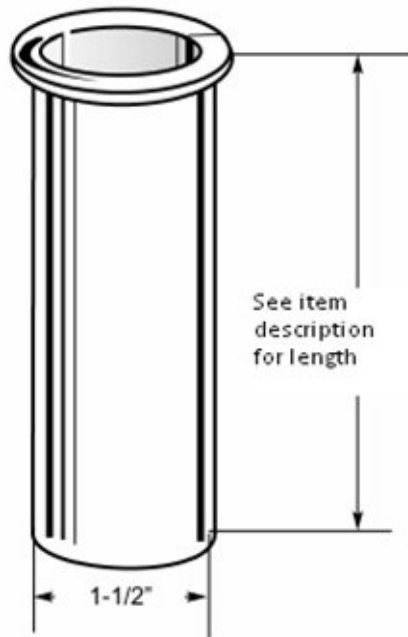

**Dearborn®
Brass**

4675 W. 160th St.
Cleveland, Ohio 44135
Ph: (800) 321-9532
Fax: (800) 321-9535
www.dearbornbrass.com

SUBMITTAL SPECIFICATION

PLASTIC TUBULAR FLANGED STRAINER TAILPIECES

Engineering Specification: Dearborn Brass Flanged Strainer Tailpieces are designed for use in tubular drain applications. Available in white or black polypropylene plastic. Options include various tube lengths.

Job Reference

DESCRIPTION

- Made of polypropylene plastic
- Plastic Tubular Flanged Strainer Tailpieces
  - Flanged Tailpiece

- Meets ASTM F 409
- IAPMO Listed

✓	Product No.	Description	Carton Quantity	Carton Weight (lbs)
	P9799	1-½" x 4" Flanged Strainer Tailpiece – White	25	1.4
	A9799	1-½" x 4" Flanged Strainer Tailpiece – Black	25	1.5
	P9800	1-½" x 6" Flanged Strainer Tailpiece – White	25	2.1
	A9800	1-½" x 6" Flanged Strainer Tailpiece – Black	25	2.2
	P9801	1-½" x 8" Flanged Strainer Tailpiece – White	25	2.9
	A9801	1-½" x 8" Flanged Strainer Tailpiece – Black	25	2.8
	P9803	1-½" x 12" Flanged Strainer Tailpiece – White	25	4.0
	A9803	1-½" x 12" Flanged Strainer Tailpiece – Black	25	3.9
	P9803C	1-½" x 12" Flanged Strainer Tailpiece – White with PVC Adapter	25	5.8
	P9803E	1-½" x 16" Double Flanged Strainer Tailpiece – White	25	5.1
	A9803E	1-½" x 16" Double Flanged Strainer Tailpiece – Black	25	5.1
	P9803EC	1-½" x 16" Flanged Strainer Tailpiece – White with PVC Adapter	25	7.4

Data is subject to manufacturing tolerances.