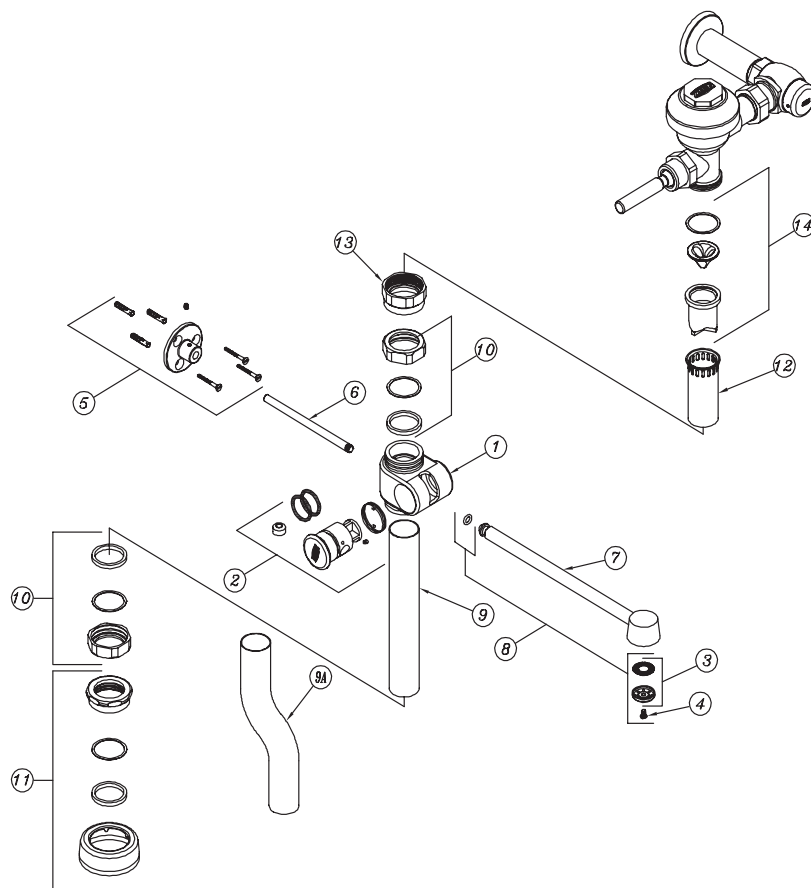

# Parts Replacement Guide

AquaVantage AV  
Bedpan Washer, Trap Primer,  
and Foot Pedal Valves

Illus. No.	Description	Product No.
1	Diverter Body	P6000-PN21
2	Elbow Assembly (Elbow, Spring, Setscrew, (2) O-Rings, and Grommet)	P6000-PN20
3	Spray Disc and Screen	P6000-P3
4	Spray Disc Screw	P6000-P4
5	Wall Flange with Setscrew and Mounting Hardware	P6000-P8
6	Support Rod	P6000-P8-2
7	Spray Arm Assembly – 12"	P6000-PN18
8	Spray Arm Repair Kit (O-Ring, Spray Disk, Screen, and Screw)	P6000-PN19
9	Bottom Tube	P6000-P15
9A	Optional Offset Tube for Z6011 Assembly	P6000-P15-LO
10	Coupling Assembly – 1-1/2"	P6000-HN
11	Spud Coupling Assembly – 1-1/2"	P6000-H
12	Vacuum Breaker Tube	P6000-1-A-CP
13	Tube Nut	P6000-AA-CP
14	Vacuum Breaker Repair Kit	P6000-B
15	Bedpan Diverter Rebuild Kit (Items 8, 2 [Except Elbow], Tube Gasket)	P6000-PN22