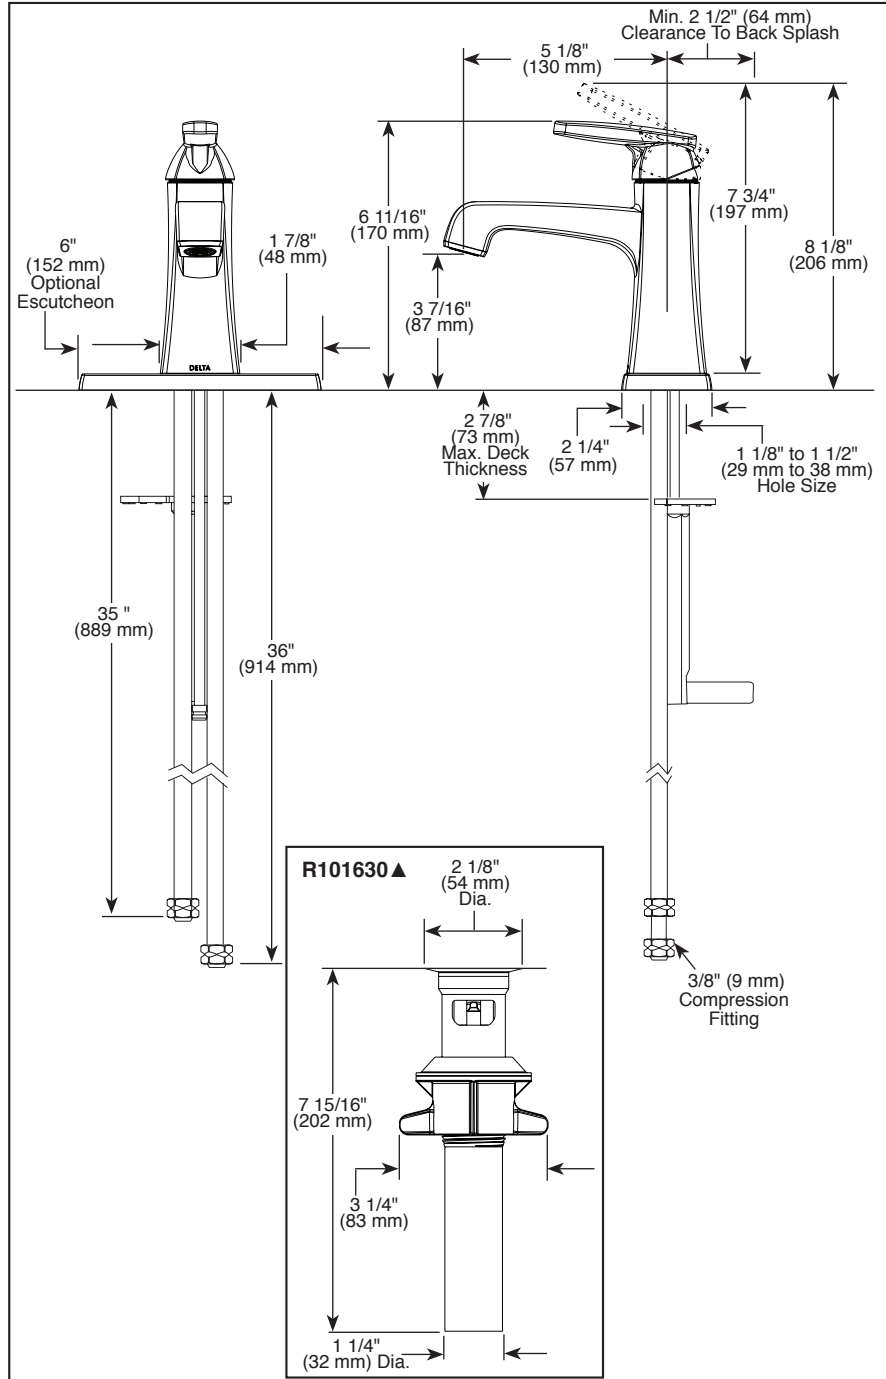

Submitted Model No.: _____

Specific Features: _____

▲ Designate Proper Finish Suffix

Delta reserves the right (1) to make changes in specifications and materials, and (2) to change or discontinue models, both without notice or obligation. Dimensions are for reference only. See current full-line price book or www.deltafaucet.com for finish options and product availability.

DSP-L-564-MPU-DST Rev. G

see what Delta can do™

BATHROOM FAUCET

- Ashlyn™ Collection
- Single Handle Deck Mount

FEATURES:

- DIAMOND Seal® Technology

STANDARD SPECIFICATIONS:

- Max. flow rate 1.2 gpm @ 60 psi, 4.5 L/min @ 414 kPa
- One or three hole mount (escutcheon optional, included)
- Diamond coated ceramic cartridge
- 1/4" O.D. straight, staggered PEX supply lines
- Optional red/blue indicator ring provided with model
- Models have metal drain with push pop-up type fitting with plated flange and stopper