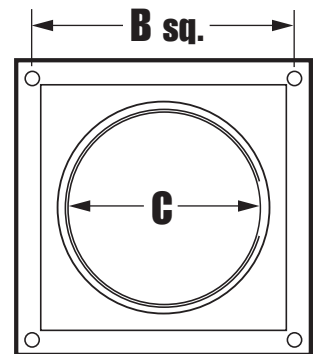

Performance Data

for all plastic molded louvered vent hoods

Hood

- Calcium filled Polypropylene
- Melting point: 325° F+
- UV Inhibitor added

Technical Data

• Free Air

- 5" dia. = 22.5 square inches
- 6" dia. = 27 square inches
- 7" dia. = 31.5 square inches

General Information

- 5", 6" & 7" diameter opening
- quick, easy installation
- is very attractive and comes in a variety of sizes and two colors
- opens with ease for maximum airflow
- durable weather resistant
- curved louvers for quieter operation

Model No.	A	B	C
HS5W	7 ⁷ / ₈ "	7 ¹ / ₂ "	5"
HS5B	7 ⁷ / ₈ "	7 ¹ / ₂ "	5"
HS6W	7 ⁷ / ₈ "	7 ¹ / ₂ "	6"
HS6B	7 ⁷ / ₈ "	7 ¹ / ₂ "	6"
HS7W	9 ¹ / ₁₆ "	8 ¹ / ₂ "	7"

Molded for easy connection of pipe

Side View

Rear View