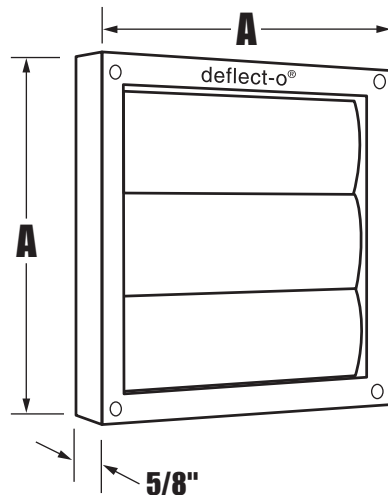

Performance Data

for all plastic molded louvered vent hoods

Hood

- Calcium filled Polypropylene
- Melting point: 325° F+
- UV Inhibitor added

Technical Data

• Free Air

- 5" dia. = 22.5 square inches
- 6" dia. = 27 square inches
- 7" dia. = 31.5 square inches

General Information

- 5", 6" & 7" diameter opening
- quick, easy installation
- is very attractive and comes in a variety of sizes and two colors
- opens with ease for maximum airflow
- durable weather resistant
- curved louvers for quieter operation

Model No.	A	B	C
HS5W	7 ⁷ / ₈ "	7 ¹ / ₂ "	5"
HS5B	7 ⁷ / ₈ "	7 ¹ / ₂ "	5"
HS6W	7 ⁷ / ₈ "	7 ¹ / ₂ "	6"
HS6B	7 ⁷ / ₈ "	7 ¹ / ₂ "	6"
HS7W	9 ¹ / ₁₆ "	8 ¹ / ₂ "	7"

Molded for easy connection of pipe

Side View

Rear View