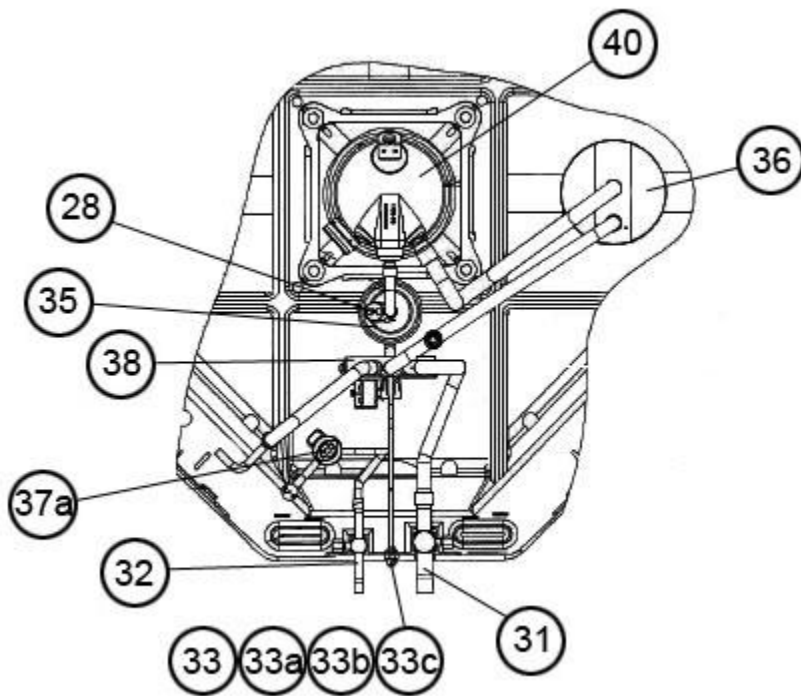

RP17

Parts List
02-October-2017

*This parts list is current as of the above revision date.
See <http://www.rheempartslists.net/92-42800-RP17.pdf> for the current revision.*

Heat Pumps

No.	Notes	MODEL COOLING CAPACITY VARIATION	RP17 24 AJVCA	RP17 36 AJVCA	RP17 48 AJVCA	RP17 60 AJVCA
COIL GROUP						
27		Low Pressure Transducer	See Electrical Group			
28		High Pressure Control	See Electrical Group			
30	Stk	Condenser Coil	AS-105565-03	AS-105034-03	AS-105571-03	AS-105613-03
31		Service Valve - Suction	61-104914-03	61-104914-03	61-104914-04	61-104914-04
32		Service Valve - Liquid	61-104914-05	61-104914-05	61-104914-05	61-104914-05
33		Bulkhead Valve	61-22369-04	61-22369-04	61-22369-04	61-22369-04
33a		Valve Core	61-18551-01	61-18551-01	61-18551-01	61-18551-01
33b		Valve Cap	83-100635-01	83-100635-01	83-100635-01	83-100635-01
33c		Locknut - Bulkhead Valve	63-22368-01	63-22368-01	63-22368-01	63-22368-01
	Stk	Filter Drier	83-41719-02	83-41719-02	83-41719-02	83-41719-02
35		Muffler	See Compressor Group			
36		Accumulator	83-22459-05	83-22459-05	83-22459-09	83-22459-09
37	Stk	EXV	61-103151-05	61-103151-05	61-103151-06	61-103151-06
37a	Stk	Coil - EEV	61-103151-08	61-103151-08	61-103151-08	61-103151-08
38	Stk	Reversing Valve	61-102498-04	61-102498-09	61-102498-09	61-102498-06
	Stk	Solenoid Coil - Reversing Valve	61-101713-92	61-101713-92	61-101713-92	61-101713-92
		Wiring Harness - Reversing Valve	61-26149-03	61-26149-03	61-26149-03	61-26149-03

Reversing Valve, Compressor - Top