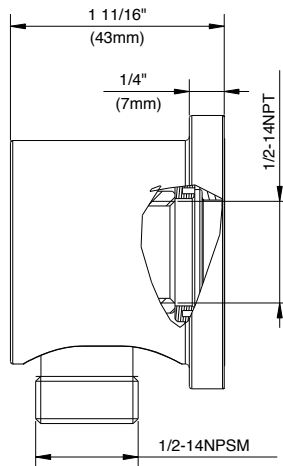

SPECIFICATIONS

Features/Benefits

- Integral Check Valve
- 1/2" Supply Connection

Available Color/Finishes

Color	Description

Chrome

Please see gerberonline.com or current price list for available finishes. Finish is defined by additional suffix.

D469059

Submittal Information:

Name: _____ Contractor: _____
Location: _____ Contact #: _____