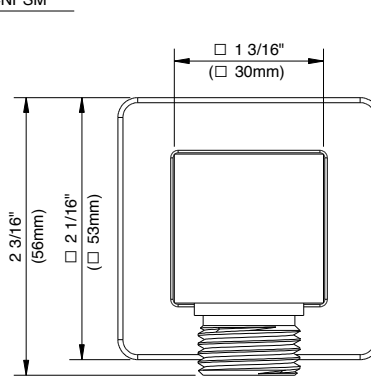

SPECIFICATIONS

Features/Benefits

- Integral Check Valve
- 1/2" Supply Connection

Available Color/Finishes

Color	Description

Chrome

Please see gerberonline.com or current price list for available finishes. Finish is defined by additional suffix.

D469059

Submittal Information:

Name: _____ Contractor: _____
Location: _____ Contact #: _____