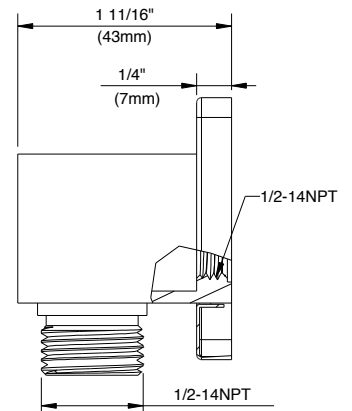

SPECIFICATIONS

Features/Benefits

- Integral Check Valve
- 1/2" Supply Connection

Available Color/Finishes

Color	Description
-------	-------------

 Chrome

Please see gerberonline.com or current price list for available finishes. Finish is defined by additional suffix.

D469058

D469059

D469058

D469059

Submittal Information:

Name: _____ Contractor: _____
 Location: _____ Contact #: _____