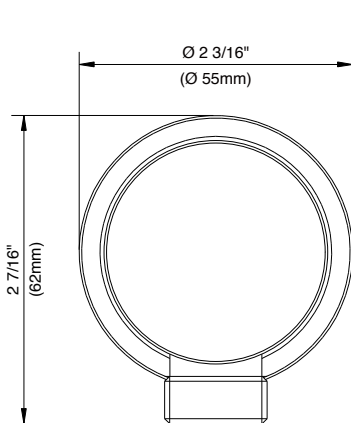

D469058

SPECIFICATIONS

Features/Benefits

- Integral Check Valve
- 1/2" Supply Connection

Available Color/Finishes

Color	Description

Chrome

Please see gerberonline.com or current price list for available finishes. Finish is defined by additional suffix.

D469058

D469059