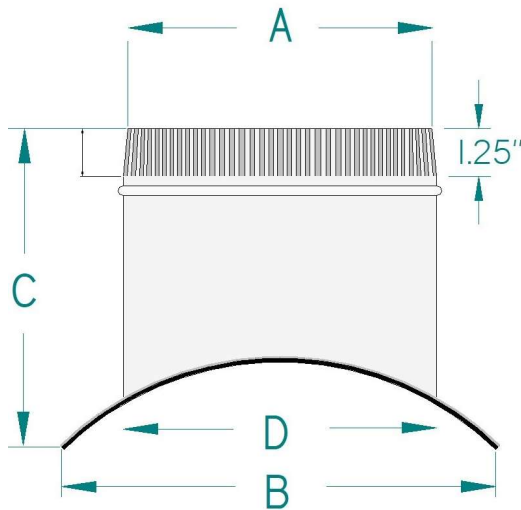

TITISEAL SADDLE

A3400 SERIES

PART #	DIA.	GA.	A	B	C	D
A3404	4"	30	3.75"	7"	5.5"	4"
A3405	5"	30	4.75"	8"	5.5"	5"
A3406	6"	30	5.75"	9"	5.5"	6"
A3407	7"	30	6.75"	10"	5.5"	7"
A3408	8"	30	8.75"	11"	5.5"	8"
A3409	9"	30	9.75"	12"	5.5"	9"
A3410	10"	30	10.75"	13"	5.5"	10"
A3412	12"	30	11.75"	15"	5.5"	12"
A3414	14"	30	13.75"	17"	5.5"	14"
A3416	16"	30	15.75"	19"	5.5"	16"
A3418	18"	30	17.75"	21"	5.5"	18"
A3420	20"	30	19.75"	23"	5.5"	20"

NOTES:

All A3400 series are non-dampered and shipped with double sided adhesive Volara Foam gaskets already afixed to them, and pre-drilled screw holes in the metal ring.

SIDE VIEW

TOP VIEW