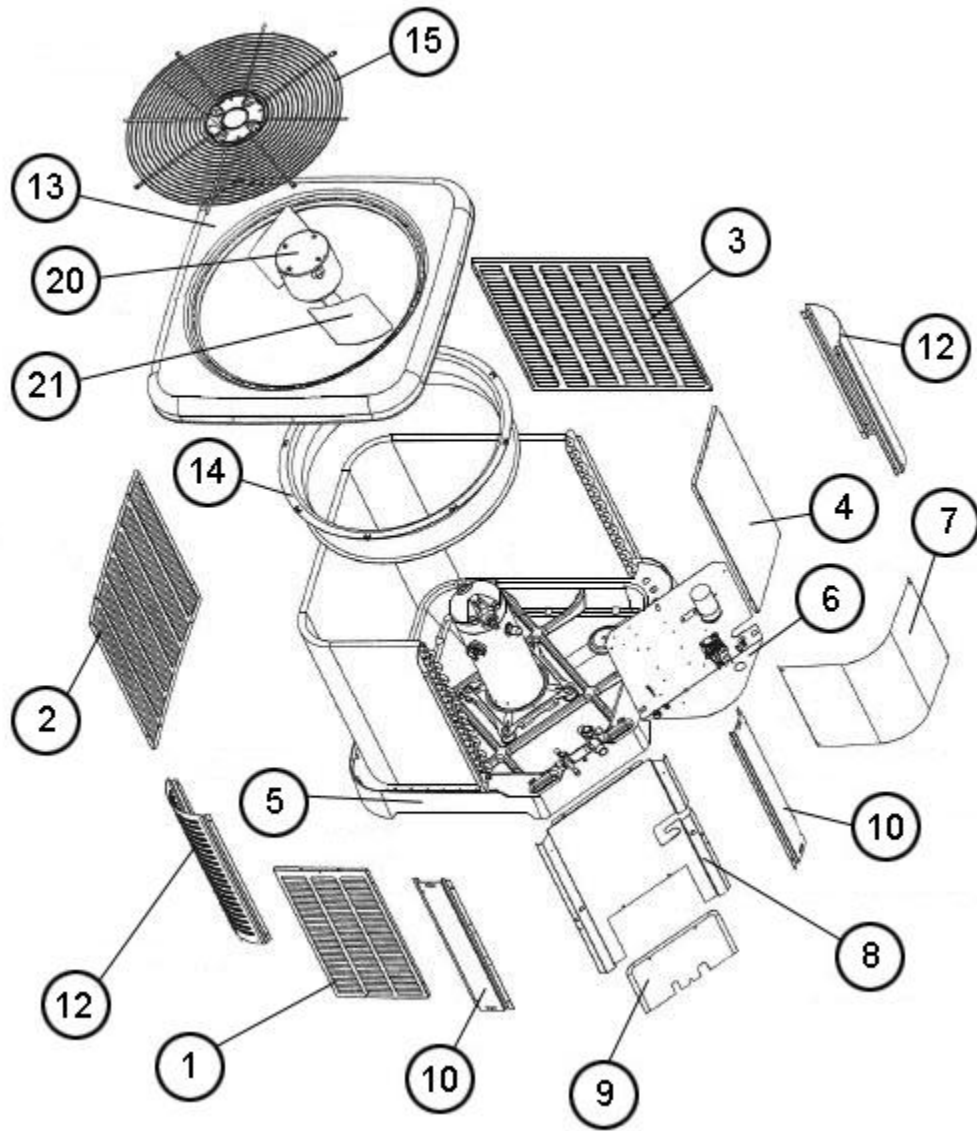

# RA14

Parts List  
30-September-2017

*This parts list is current as of the above revision date.  
See <http://www.rheempartslists.net/92-42800-RA14.pdf> for the current revision.*

Condensing Units

No.	Notes	MODEL COOLING CAPACITY VARIATION	RA14 42 BC1NB	RA14 42 BJ1NA	RA14 42 BJ1NB
<b>COMPRESSOR GROUP</b>					
		<b>Compressor ID:</b>	<b>9124</b>	<b>9123</b>	<b>9123</b>
40	Stk	Compressor	55-102045-19S	55-102045-15S	55-102045-15S
		Compressor Grommet (4)	56-18518-06	56-18518-06	56-18518-06
		Compressor Bolt (4)	63-20072-07	63-20072-07	63-20072-07
23	Stk	Capacitor - Compressor/Fan		43-101665-13	43-101665-13
23	Stk	Capacitor - Fan	43-101666-65	N/A	N/A
	Stk	Compressor Wiring Harness (Molded Plug)	45-100834-80	45-100834-80	45-100834-80
25		Crankcase Heater		See Accessories	
		Filter Drier		See Coil Group	

Exploded View