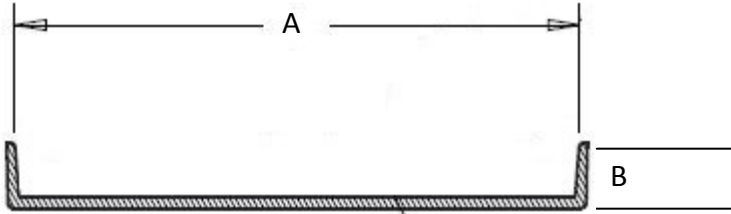

Techno-Caps™

- Heavy Duty Test Cap available in PVC or ABS
- 1½" - 6" sizes available
- Can be tested up to 40' of water of 17 psig

Product Code #	Product Descriptions	Model Number	Units per Case	UPC	Width (A)	Height (B)
PVC Techno-Caps™						
87503	Tests 1 1/2" PVC DWV Pipe (100/Bag)	TC1	800	012181-875032	1.912	0.533
87505	Tests 2" PVC DWV Pipe (100/Bag)	TC2	600	012181-875056	2.394	0.533
87510	Tests 3" PVC DWV Pipe (50/Bag)	TC3	250	012181-875100	3.515	0.544
87515	Tests 4" PVC DWV Pipe (25/Bag)	TC4	150	012181-875155	4.518	0.525
87516	Tests 6" PVC DWV Pipe (10/Bag)	TC6	50	012181-875162	6.64	0.784
87511	Orange, Tests 1 1/2" PVC DWV Pipe (100/Bag)	TC10	800	012181-875117	1.912	0.533
87512	Orange, Tests 2" PVC DWV Pipe (100/Bag)	TC20	600	012181-875124	2.394	0.533
87513	Orange, Tests 3" PVC DWV Pipe (50/Bag)	TC30	250	012181-875131	3.515	0.544
87514	Orange, Tests 4" PVC DWV Pipe (25/Bag)	TC40	150	012181-875148	4.518	0.525
ABS Techno-Caps™						
87526	Tests 1 1/2" ABS DWV Pipe (100/Bag)	TC1A	800	012181-875261	1.912	0.533
87527	Tests 2" ABS DWV Pipe (100/Bag)	TC2A	600	012181-875278	2.394	0.533
87528	Tests 3" ABS DWV Pipe (50/Bag)	TC3A	250	012181-875285	3.515	0.544
87529	Tests 4" ABS DWV Pipe (25/Bag)	TC4A	150	012181-875292	4.518	0.525